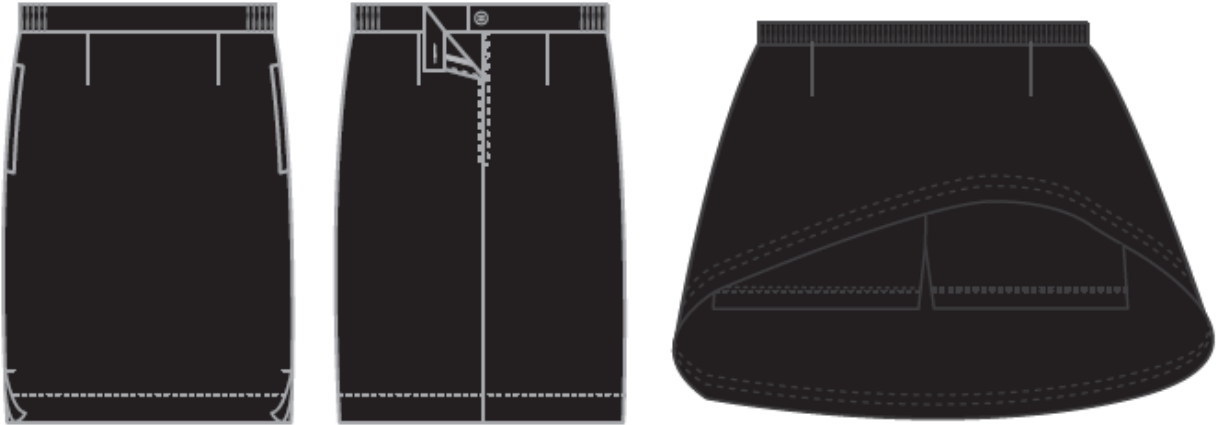

ISS High School & Middle School Skirt (with shorts attached)
(G6 to G12)