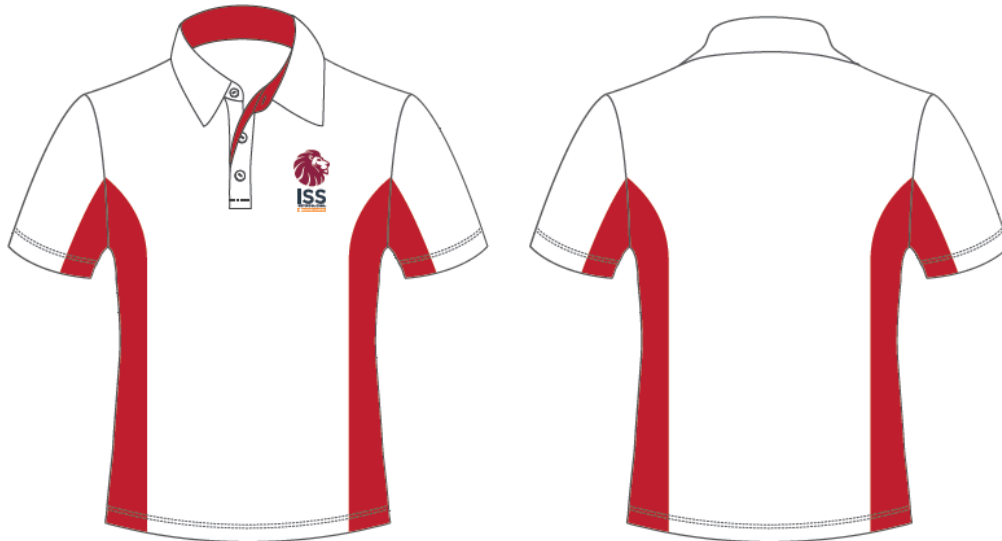

### ISS High School / MS Polo Shirt (G6 to G12)

### ISS High School Long Trousers (HS) (G9 to G12)

ISS High School & Middle School Skirt (with shorts attached)  
(G6 to G12)

ISS Middle School Bermudas (MS)-G6 TO G8

## ISS Elementary School Polo Shirt (ES-K1 to G5)