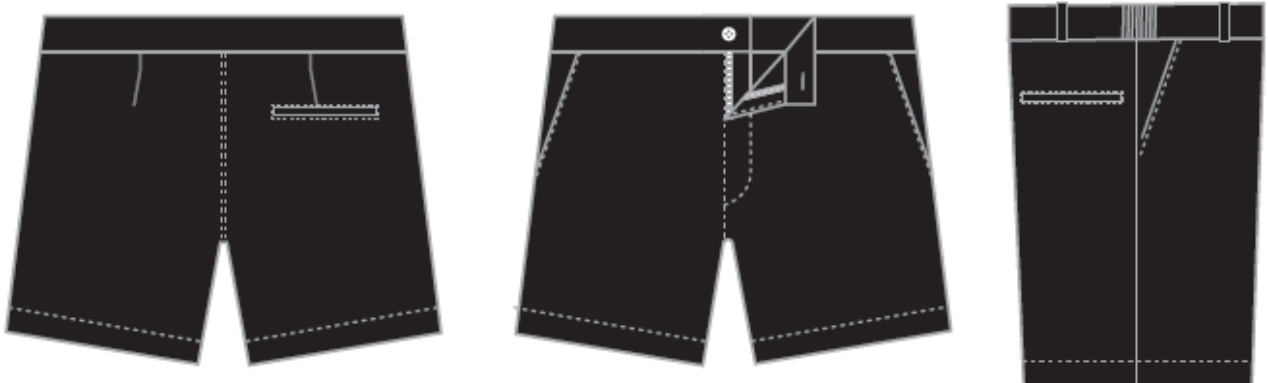

ISS Middle School Bermudas (MS)-G6 TO G8